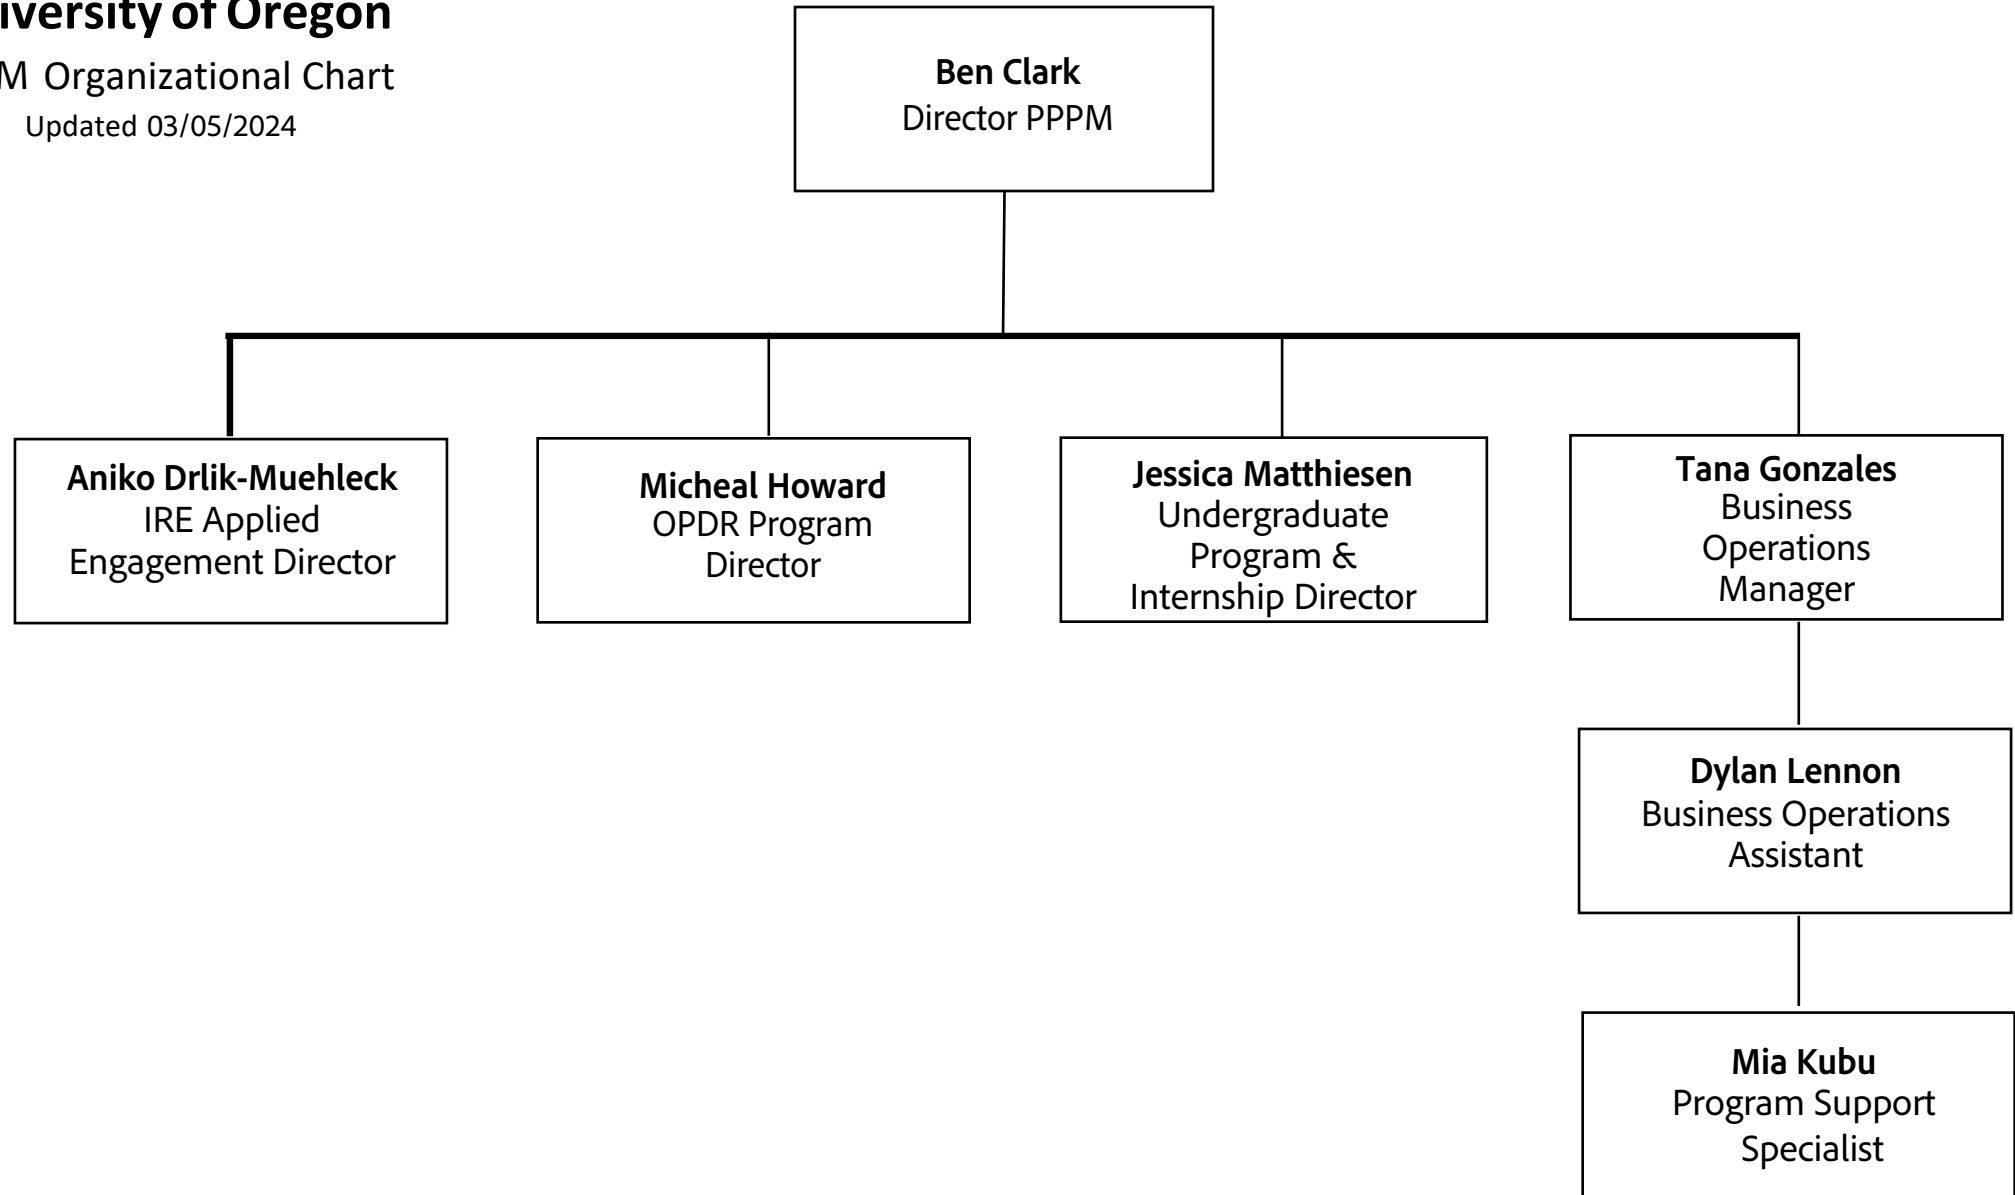

University of Oregon

Deans Suite Organizational Chart

Updated 03/05/2024

Adrian Parr
Dean of College of
Design

University of Oregon

SAE Organizational Chart

Updated 03/05/2024

University of Oregon

A+D Organizational Chart

Updated 03/05/2024

University of Oregon

PPPM Organizational Chart

Updated 03/05/2024

University of Oregon

HAA Organizational Chart

Chart Updated 03/05/2024

University of Oregon

Facilities Organizational

Chart Updated 03/05/2024

University of Oregon

Student Services Organizational

Chart

Chart Updated 03/05/2024

Aruturo Zavala
Associate Director of
Academic Advising