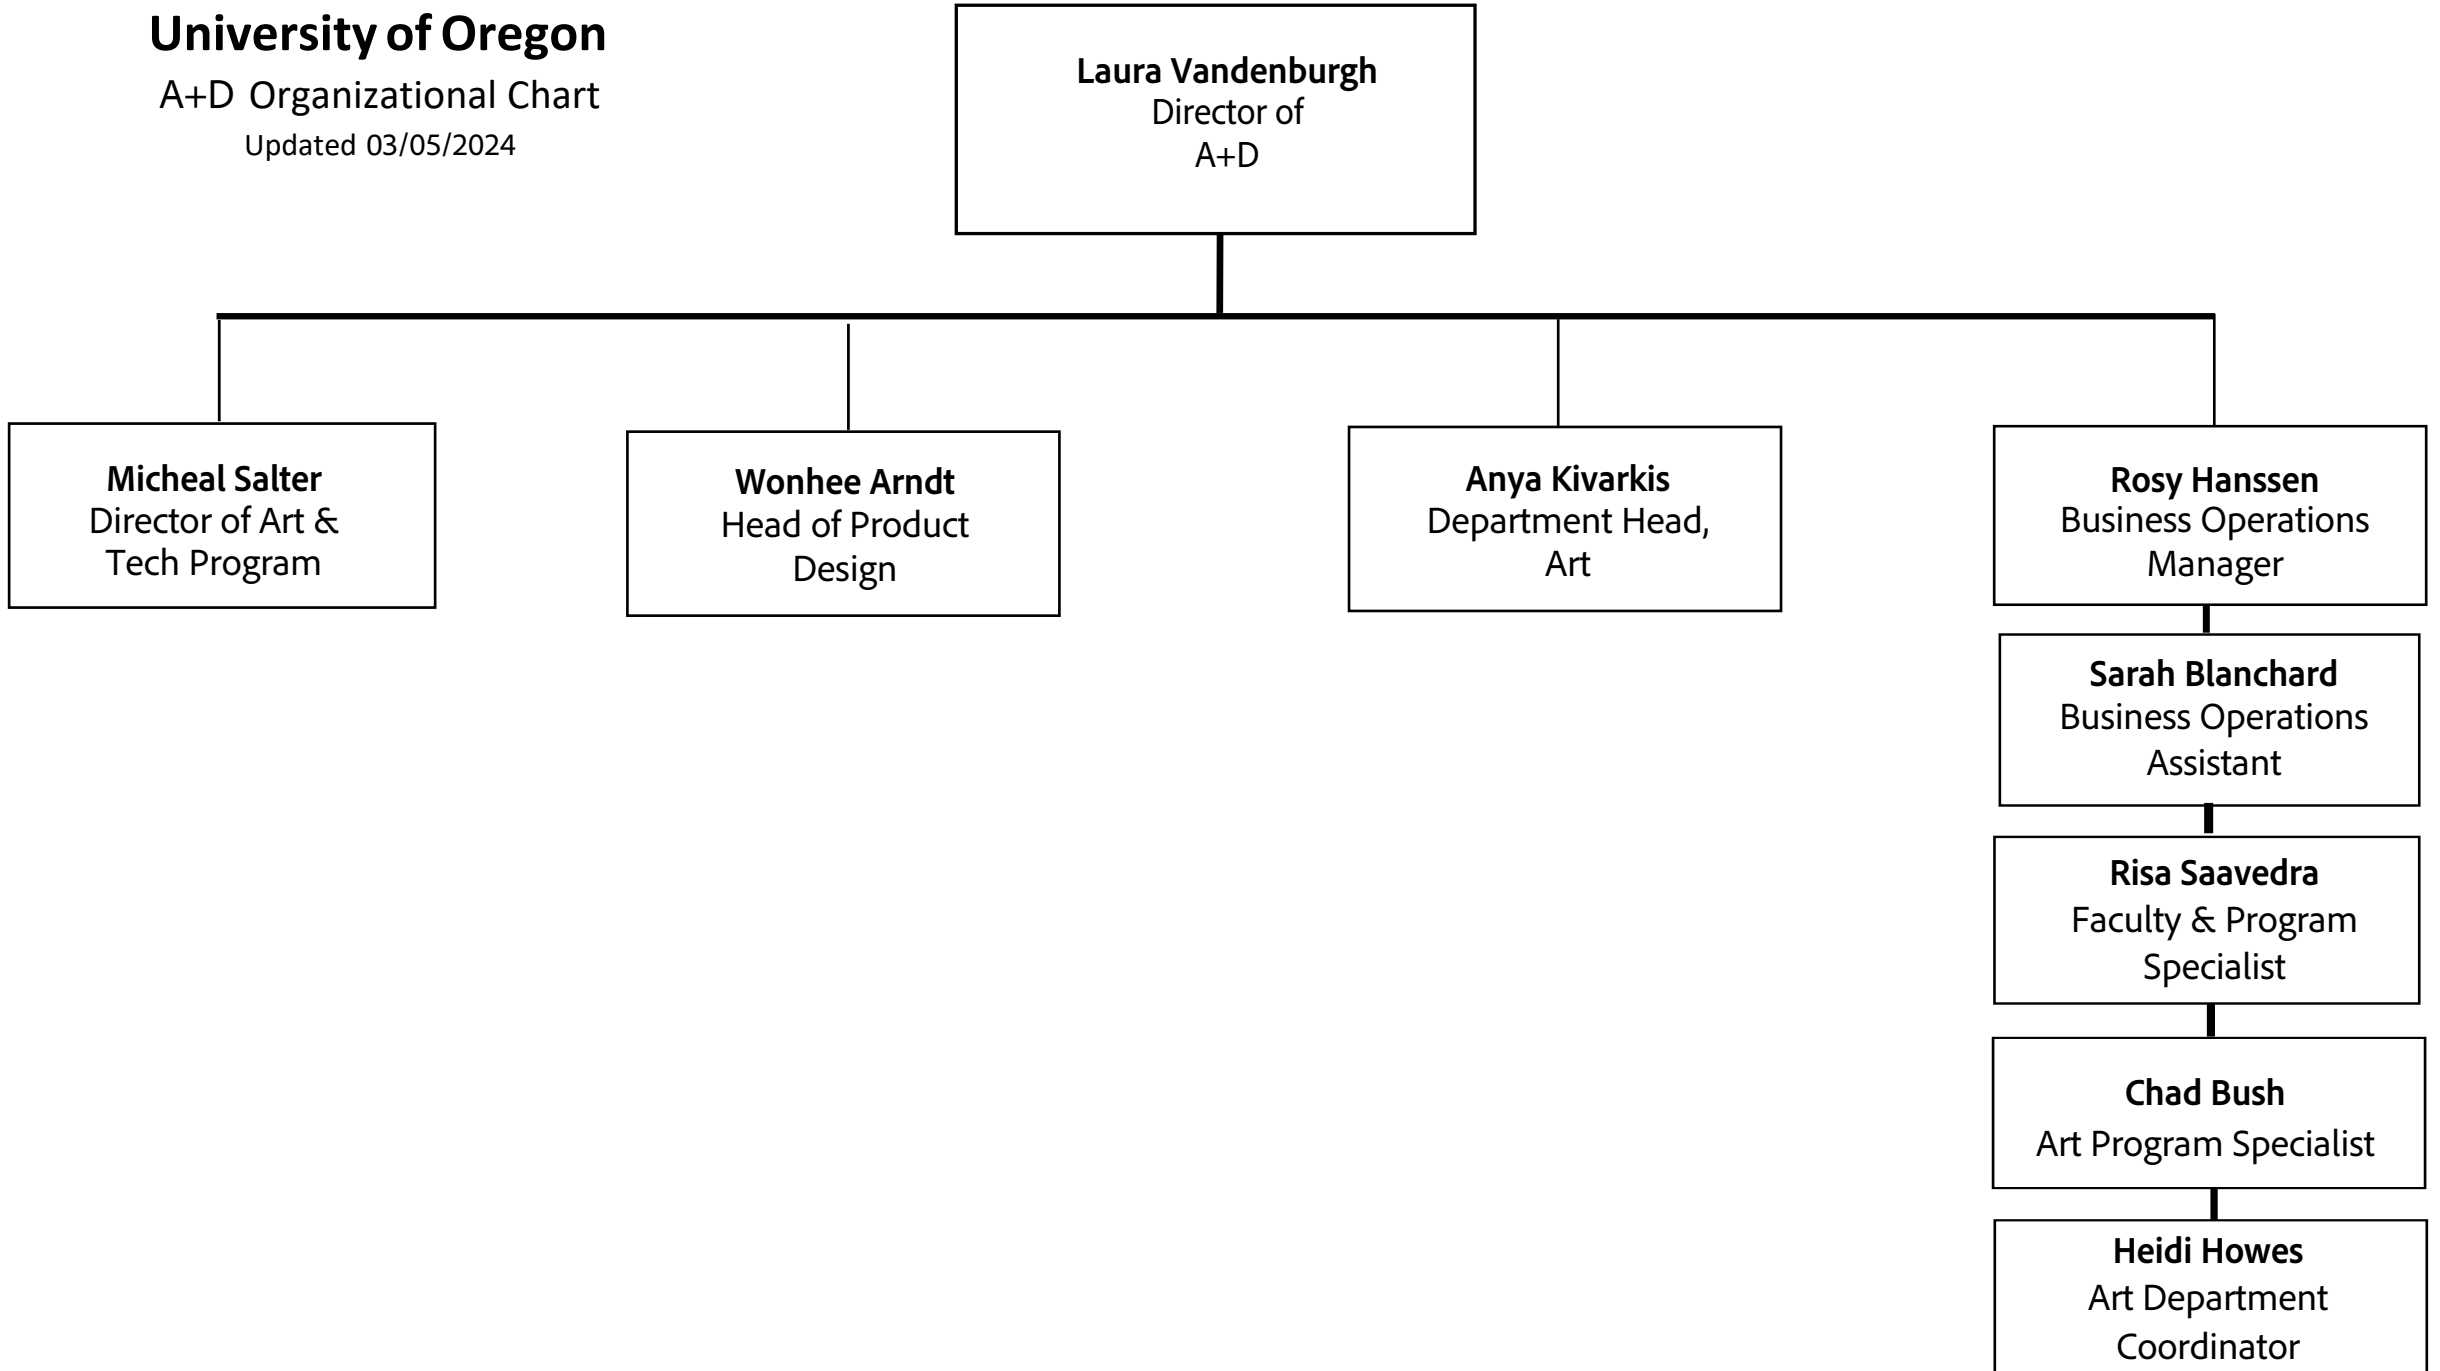

University of Oregon

A+D Organizational Chart

Updated 03/05/2024