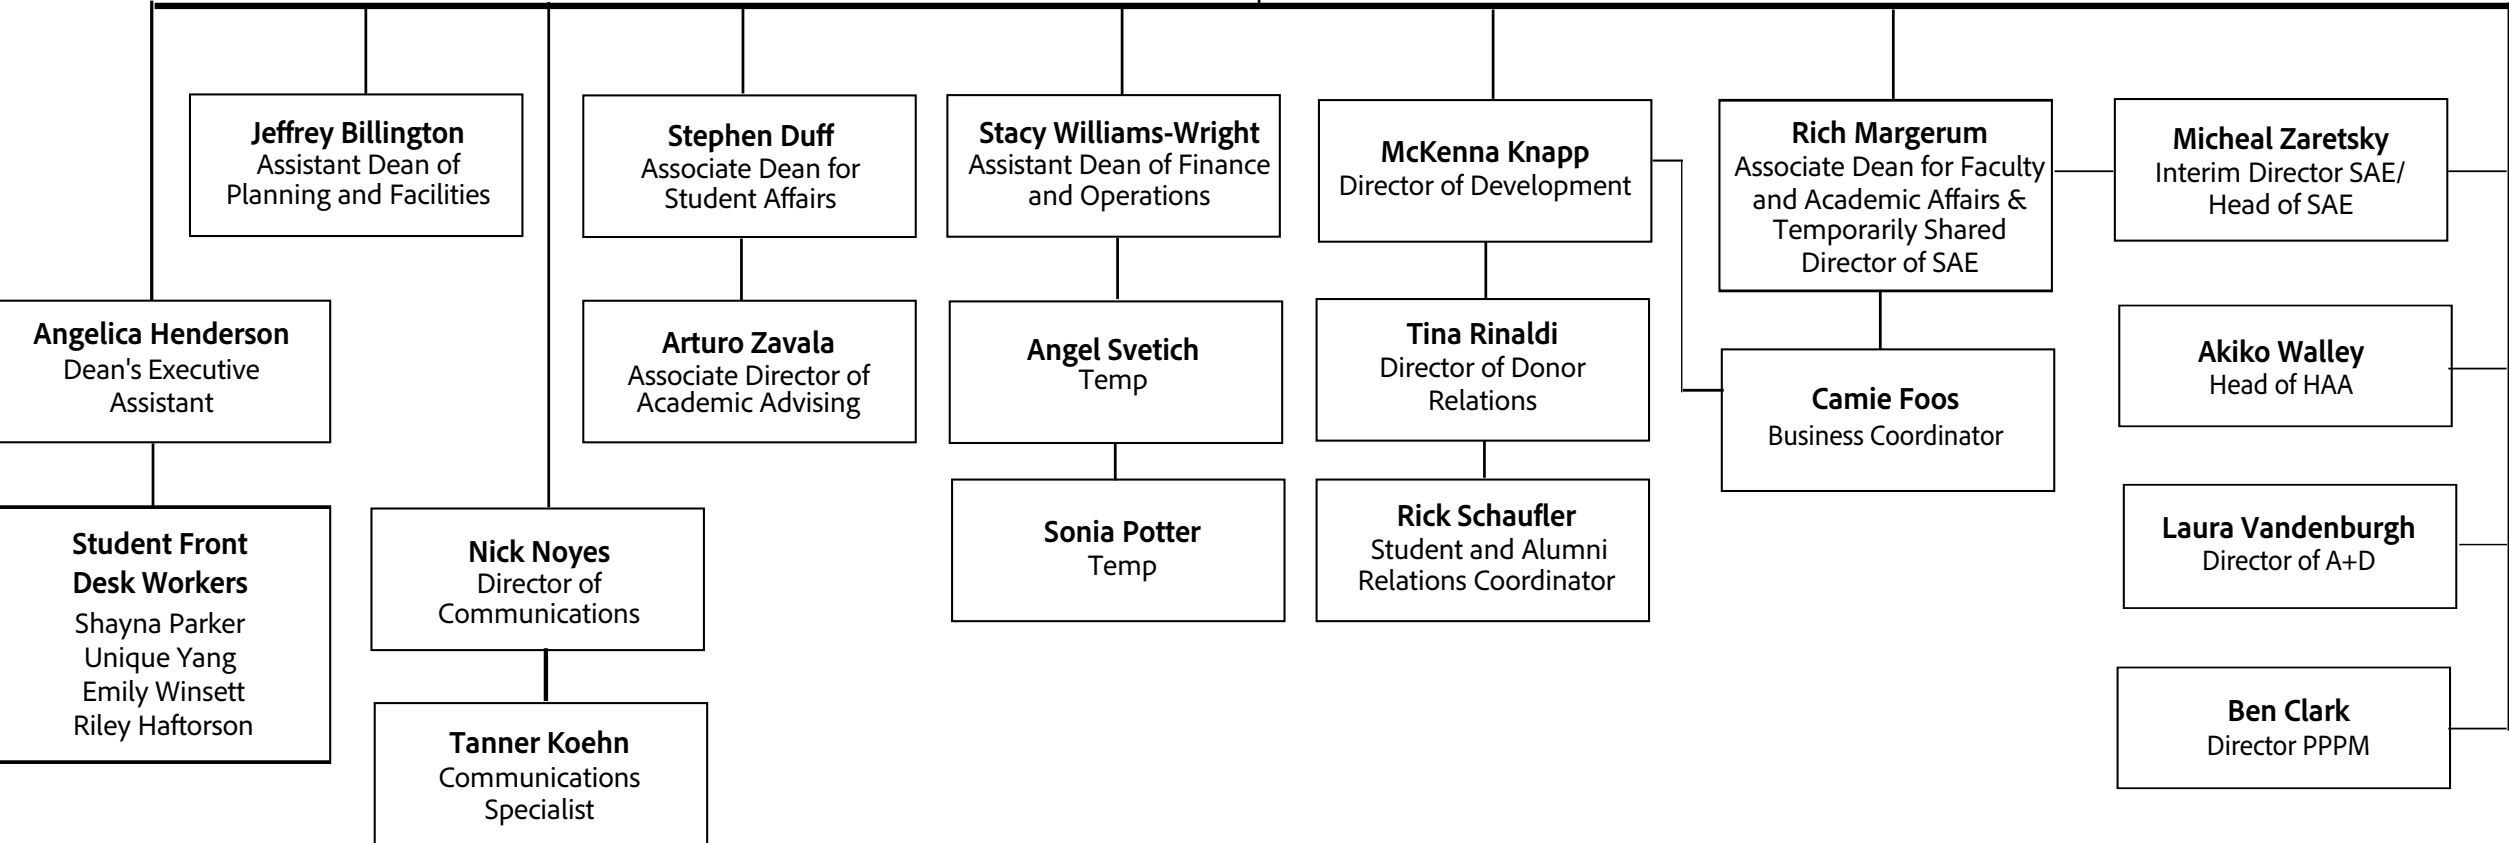

University of Oregon

Deans Suite Organizational Chart

Updated 03/05/2024

Adrian Parr
Dean of College of
Design

University of Oregon

SAE Organizational Chart

Updated 03/05/2024

University of Oregon