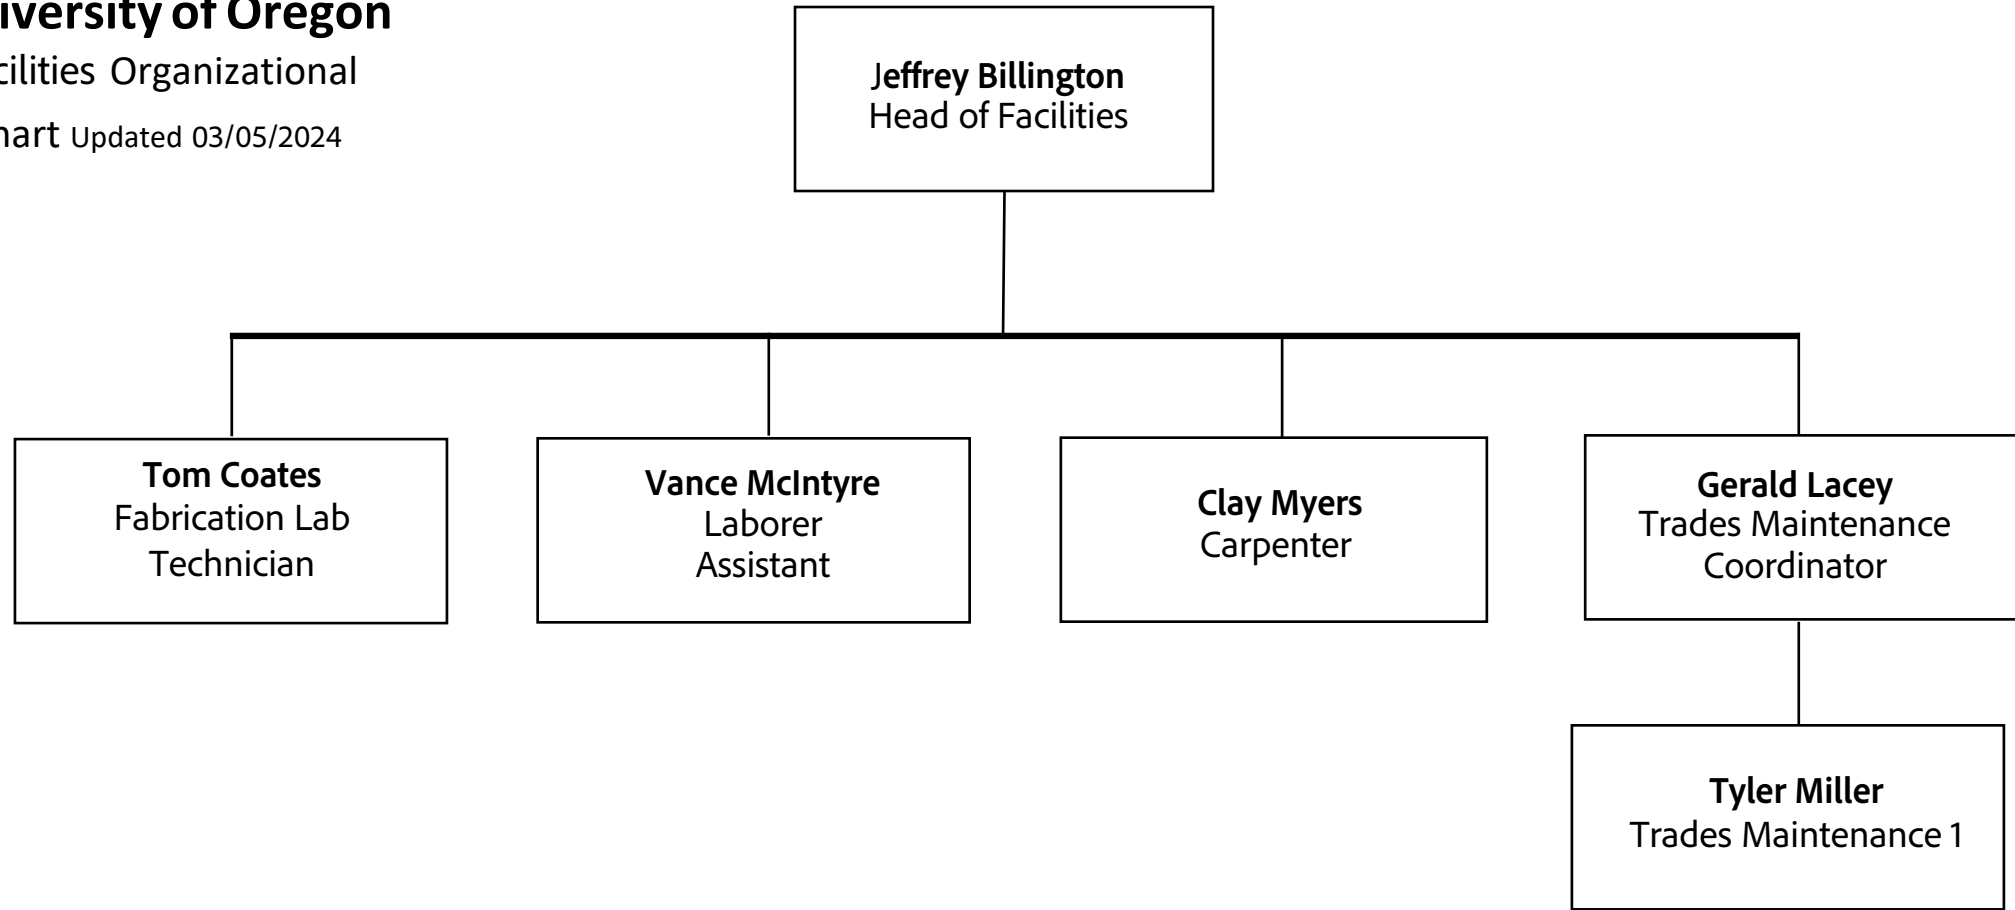

University of Oregon

Deans Suite Organizational Chart

Updated 03/05/2024

Adrian Parr
Dean of College of
Design

University of Oregon

SAE Organizational Chart

Updated 03/05/2024

University of Oregon

A+D Organizational Chart

Updated 03/05/2024

University of Oregon

PPPM Organizational Chart

Updated 03/05/2024

University of Oregon

HAA Organizational Chart

Chart Updated 03/05/2024

University of Oregon

Facilities Organizational

Chart Updated 03/05/2024

University of Oregon

Student Services Organizational

Chart

Chart Updated 03/05/2024

Aruturo Zavala
Associate Director of
Academic Advising