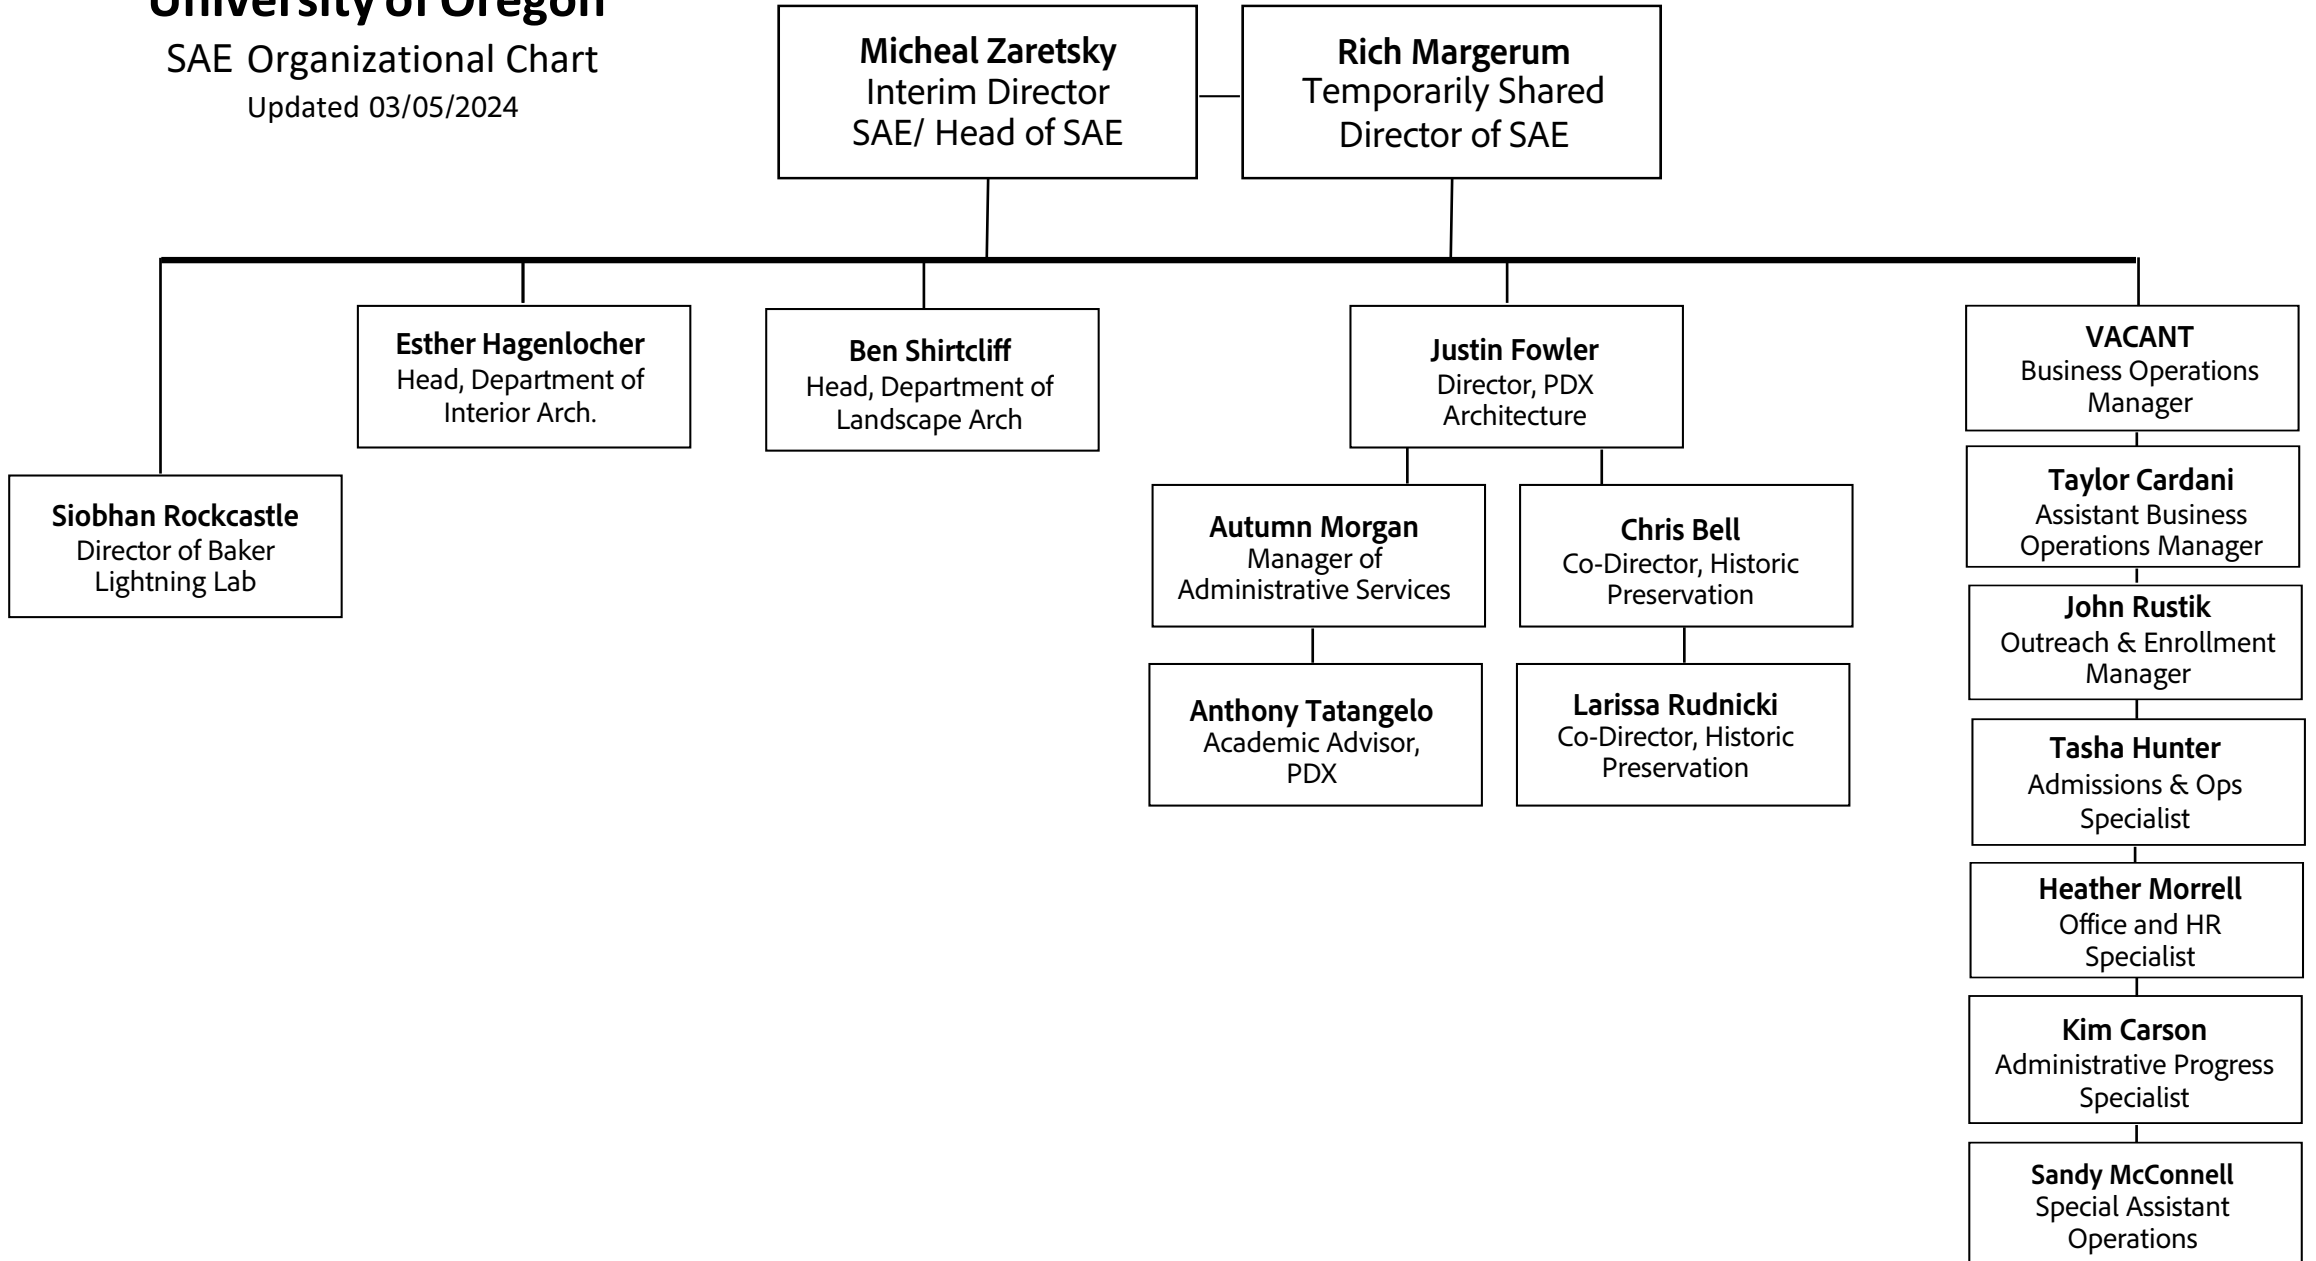

University of Oregon

Deans Suite Organizational Chart

Updated 03/05/2024

Adrian Parr
Dean of College of
Design

University of Oregon

SAE Organizational Chart

Updated 03/05/2024

University of Oregon