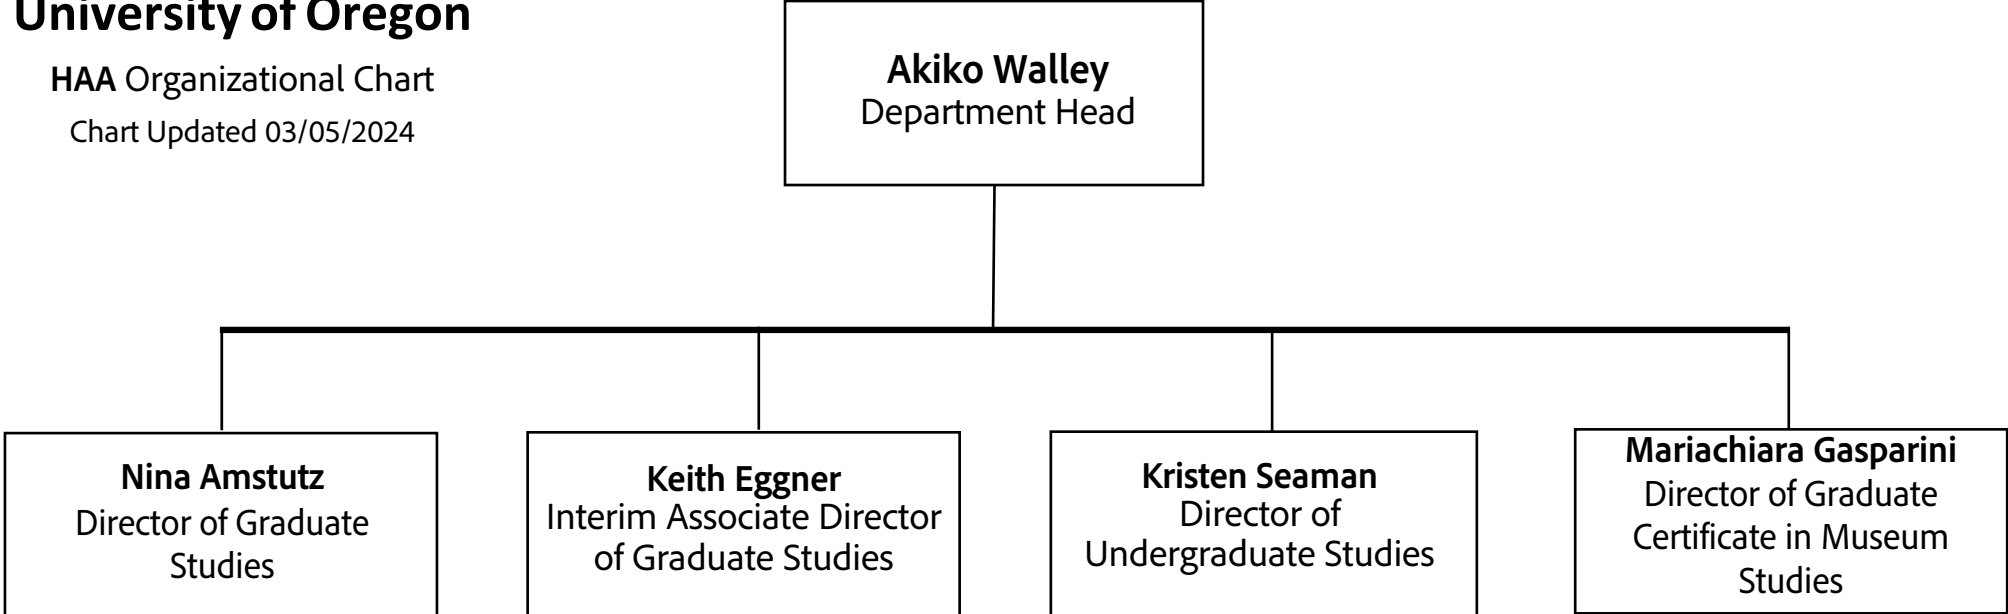

University of Oregon

Deans Suite Organizational Chart

Updated 03/05/2024

Adrian Parr
Dean of College of
Design

University of Oregon

SAE Organizational Chart

Updated 03/05/2024

University of Oregon

A+D Organizational Chart

Updated 03/05/2024

University of Oregon

PPPM Organizational Chart

Updated 03/05/2024

University of Oregon

HAA Organizational Chart

Chart Updated 03/05/2024

University of Oregon

Facilities Organizational

Chart Updated 03/05/2024

University of Oregon

Student Services Organizational

Chart

Chart Updated 03/05/2024

Aruturo Zavala
Associate Director of
Academic Advising